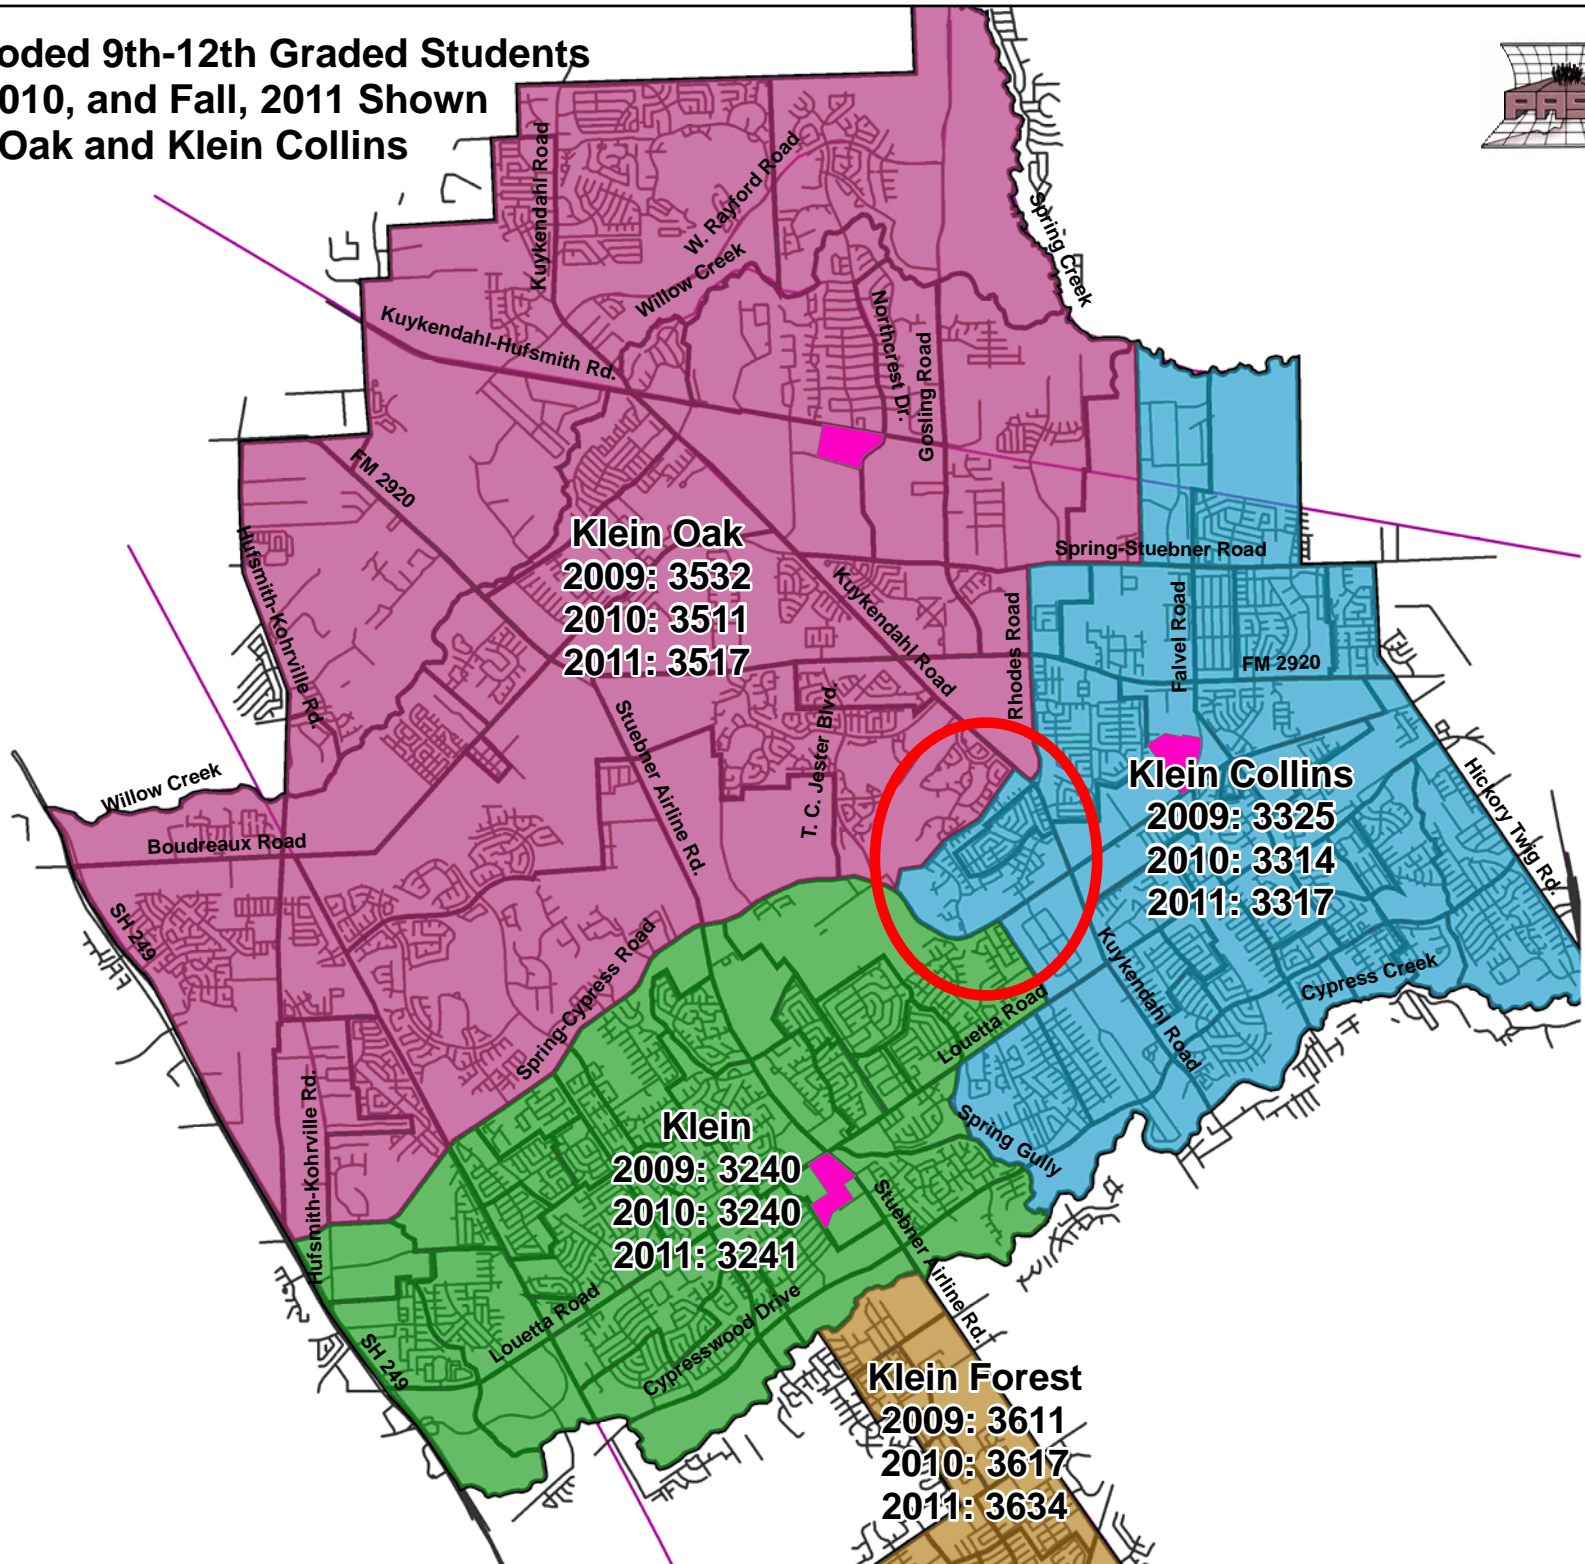

Projected Geo-Coded 9th-12th Graded Students Fall, 2009, Fall, 2010, and Fall, 2011 Shown Change to Klein Oak and Klein Collins

Klein Oak
2009: 3532
2010: 3511
2011: 3517

Klein Collins
2009: 3325
2010: 3314
2011: 3317

Klein
2009: 3240
2010: 3240
2011: 3241

Klein Forest
2009: 3611
2010: 3617
2011: 3634