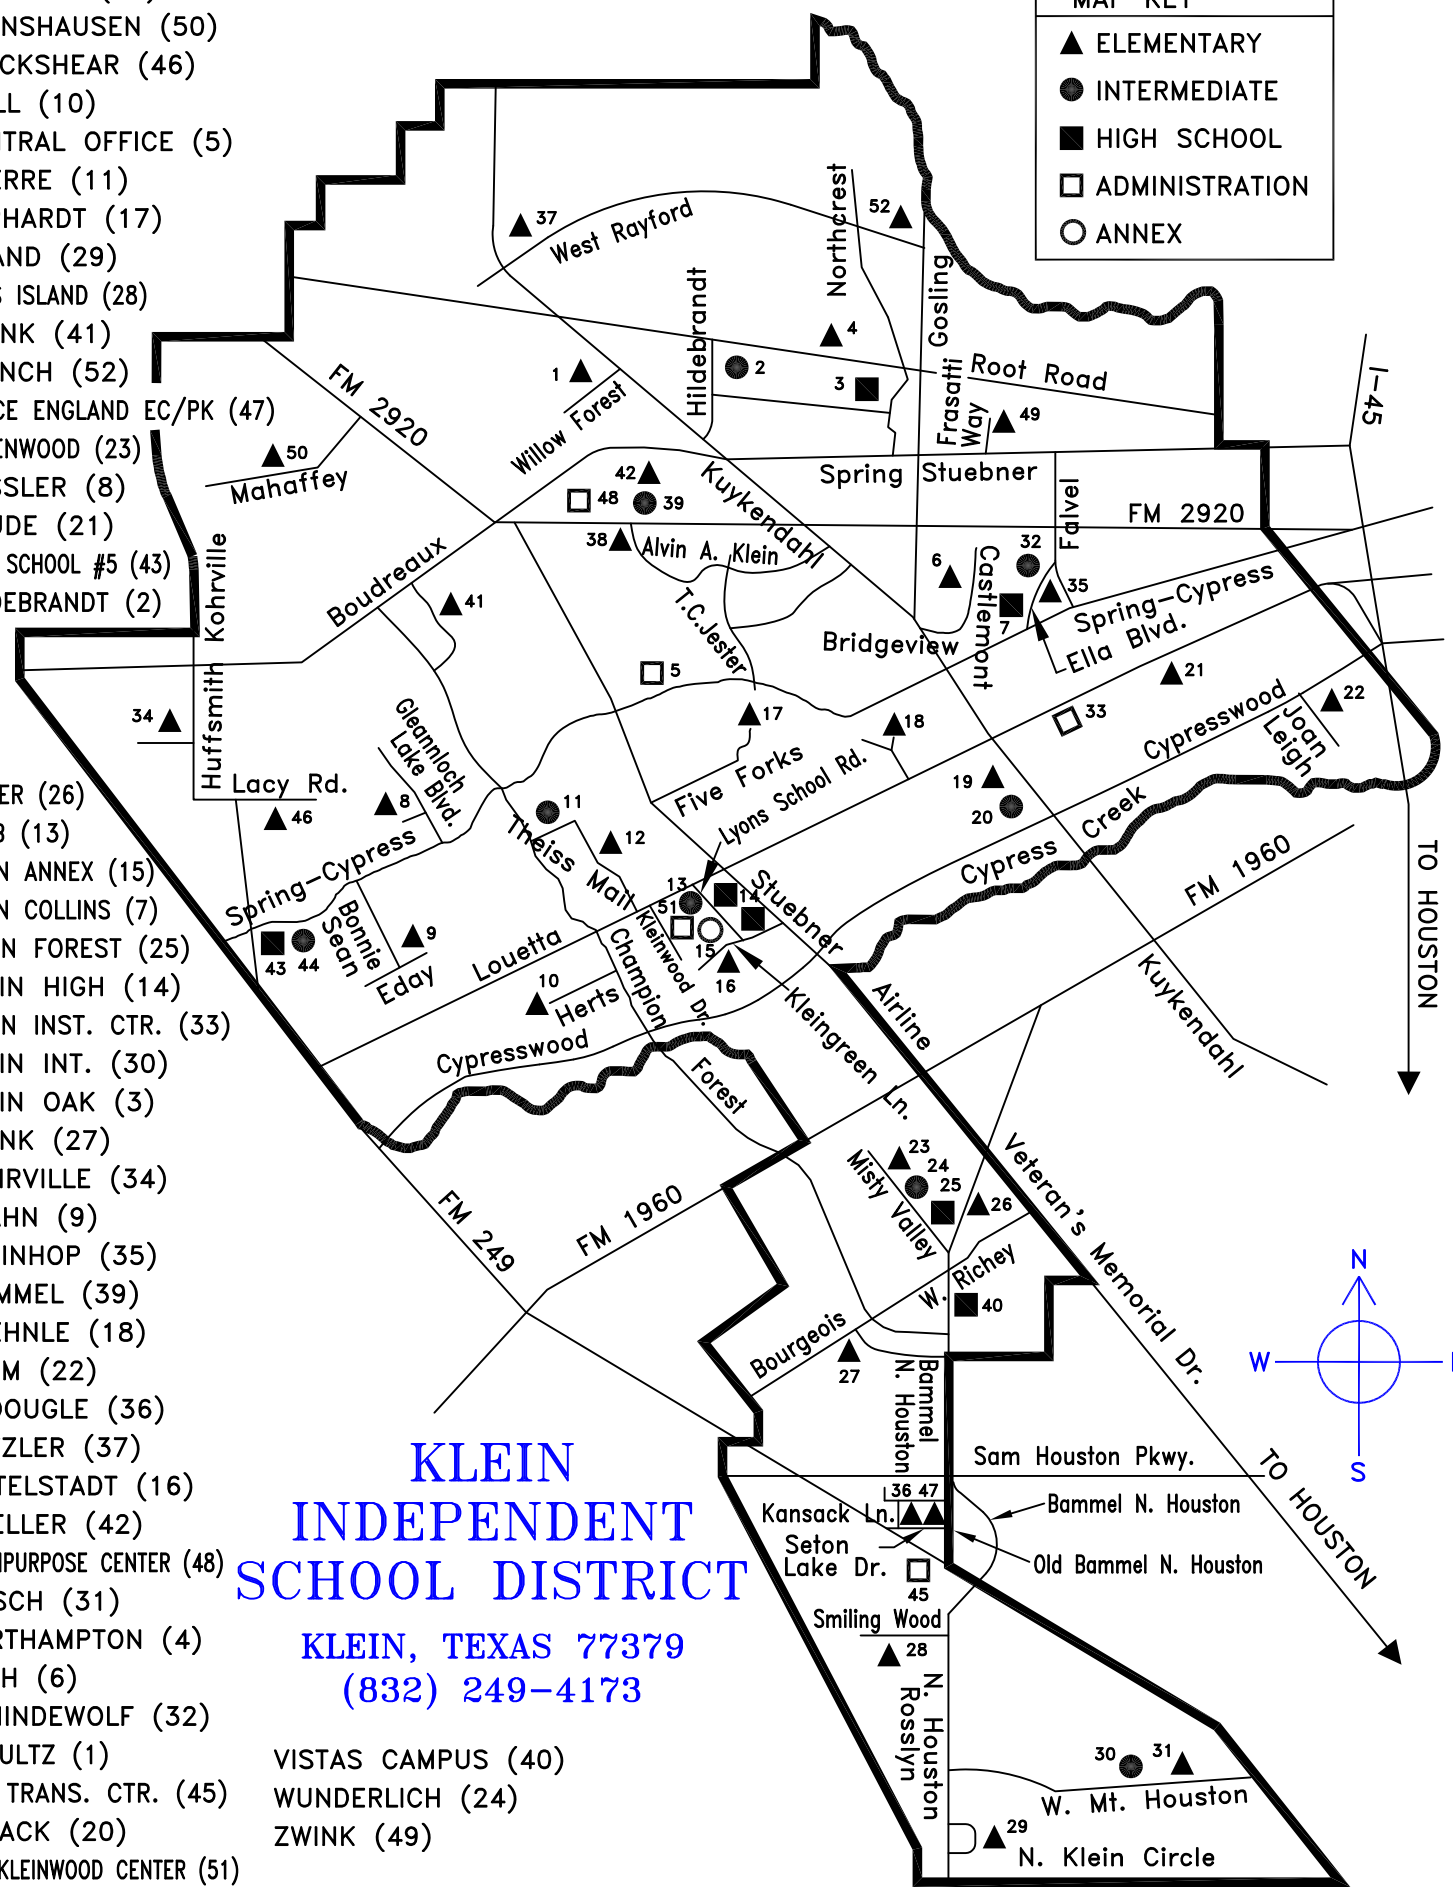

- BENFER (19)
- BENIGNUS (38)
- BERNSHAUSEN (50)
- BLACKSHEAR (46)
- BRILL (10)
- CENTRAL OFFICE (5)
- DOERRE (11)
- EHRHARDT (17)
- EILAND (29)
- EPPS ISLAND (28)
- FRANK (41)
- FRENCH (52)
- GRACE ENGLAND EC/PK (47)
- GREENWOOD (23)
- HASSLER (8)
- HAUDE (21)
- HIGH SCHOOL #5 (43)
- HILDEBRANDT (2)

- KAISER (26)
- KLEB (13)
- KLEIN ANNEX (15)
- KLEIN COLLINS (7)
- KLEIN FOREST (25)
- KLEIN HIGH (14)
- KLEIN INST. CTR. (33)
- KLEIN INT. (30)
- KLEIN OAK (3)
- KLENK (27)
- KOHRVILLE (34)
- KRAHN (9)
- KREINHOP (35)
- KRIMMEL (39)
- KUEHNLE (18)
- LEMM (22)
- McDOUGLE (36)
- METZLER (37)
- MITTELSTADT (16)
- MUELLER (42)
- MULTIPURPOSE CENTER (48)
- NITSCH (31)
- NORTHAMPTON (4)
- ROTH (6)
- SCHINDEWOLF (32)
- SCHULTZ (1)
- SO. TRANS. CTR. (45)
- STRACK (20)
- THE KLEINWOOD CENTER (51)
- THEISS (12)
- ULRICH (44)

**KLEIN
INDEPENDENT
SCHOOL DISTRICT**
KLEIN, TEXAS 77379
(832) 249-4173

- VISTAS CAMPUS (40)
- WUNDERLICH (24)
- ZWINK (49)

MAP KEY	
▲	ELEMENTARY
●	INTERMEDIATE
■	HIGH SCHOOL
□	ADMINISTRATION
○	ANNEX

ADMINISTRATION